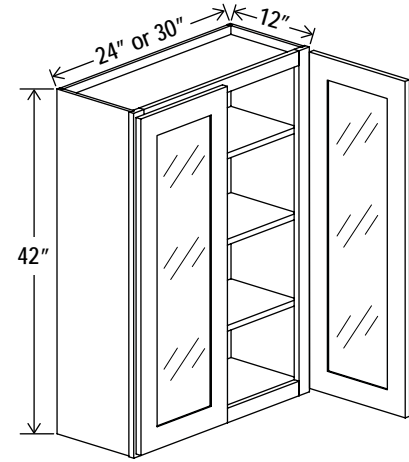

Wall Cabinet Double Glass Doors

Item Code		W	H	D
W2442GD	Cabinet	24	42	24
	Door	15 1/4	41	3/4
W3042GD	Cabinet	30	42	12
	Door	14 3/4	41	3/4

Clear glass included

42"H

24"W

Diagonal Corner Wall Single Door

Item Code		W	H	D
DCW2430	Cabinet	24	30	12
	Door	15 1/4	29	3/4
DCW2436	Cabinet	24	36	12
	Door	15 1/4	35	3/4
DCW2442	Cabinet	24	42	12
	Door	15 1/4	41	3/4