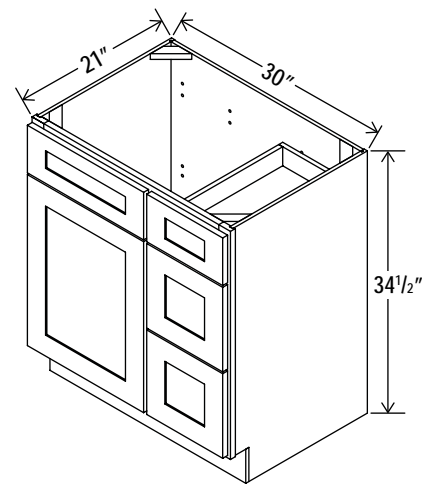

Vanity Combo

Item Code		W	H	D
V3021DL	Cabinet	30	34 1/2	21
	Door	17 1/2	22 1/2	3/4
	Long Drawer	17 1/2	6 1/4	3/4
	Top Drawer	17 1/2	6 1/4	3/4
	BottomDrawer	11 1/2	11 1/8	3/4
V3021DR	Cabinet	30	34 1/2	21
	Door	17 1/2	22 1/2	3/4
	Long Drawer	17 1/2	6 1/4	3/4
	Top Drawer	17 1/2	6 1/4	3/4
	BottomDrawer	11 1/2	11 1/8	3/4

V3021DL: 30" combo with drawers on left
V3021DR: 30" combo with drawers on right