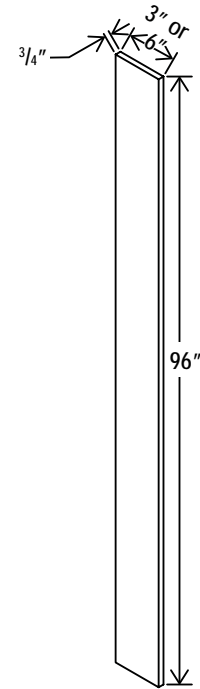

Tall Filler

ItemCode	L
F396	96
F696	96