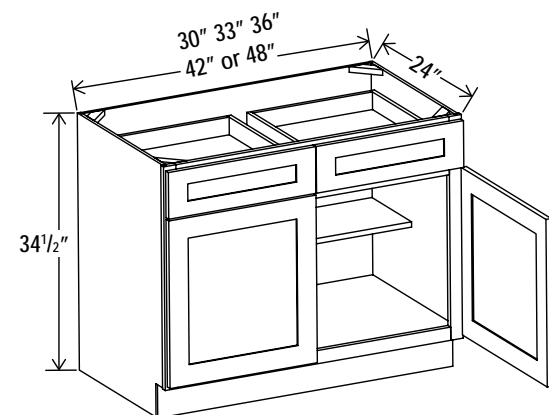

Two drawers

Drawer Base

Item Code		W	H	D
3DB12	Cabinet	12	34 1/2	24
	Top Drawer	11 1/2	6 1/4	3/4
	Bottom Drawer	11 1/2	11 1/8	3/4
3DB15	Cabinet	15	34 1/2	24
	Top Drawer	14 1/2	6 1/4	3/4
	Bottom Drawer	14 1/2	11 1/8	3/4
3DB18	Cabinet	18	34 1/2	24
	Top Drawer	17 1/2	6 1/4	3/4
	Bottom Drawer	17 1/2	11 1/8	3/4
3DB21	Cabinet	21	34 1/2	24
	Top Drawer	20 1/2	6 1/4	3/4
	Bottom Drawer	20 1/2	11 1/8	3/4
3DB24	Cabinet	24	34 1/2	24
	Top Drawer	23 1/2	6 1/4	3/4
	Bottom Drawer	23 1/2	11 1/8	3/4
3DB30	Cabinet	30	34 1/2	24
	Top Drawer	29 1/2	6 1/4	3/4
	Bottom Drawer	29 1/2	11 1/8	3/4
3DB36	Cabinet	36	34 1/2	24
	Top Drawer	35 1/2	6 1/4	3/4
	Bottom Drawer	35 1/2	11 1/8	3/4