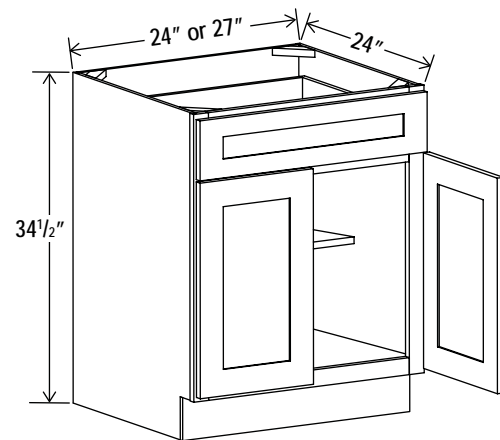

One drawer

Base Cabinet Double Doors

Item Code		W	H	D
B30	Cabinet	30	34 1/2	24
	Door	14 3/4	22 1/2	3/4
	Drawer	14 3/4	6 1/4	3/4
B33	Cabinet	33	34 1/2	24
	Door	16 1/4	22 1/2	3/4
	Drawer	16 1/4	6 1/4	3/4
B36	Cabinet	36	34 1/2	24
	Door	17 3/4	22 1/2	3/4
	Drawer	17 3/4	6 1/4	3/4
B42	Cabinet	42	34 1/2	24
	Door	20 3/4	22 1/2	3/4
	Drawer	20 3/4	6 1/4	3/4
B48	Cabinet	48	34 1/2	24
	Door	23 3/4	22 1/2	3/4
	Drawer	23 3/4	6 1/4	3/4