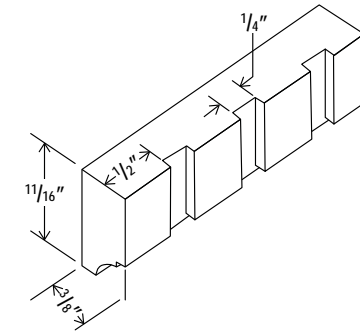

V3621TDL: 36" combo with drawers on left
V3621TDR: 36" combo with drawers on right

Rope Moulding

ItemCode	L
ROPE	96

Dentil Moulding

ItemCode	L
DMTIS	96

Furniture Base

ItemCode	L
FBM	96

Cove Crown Moulding