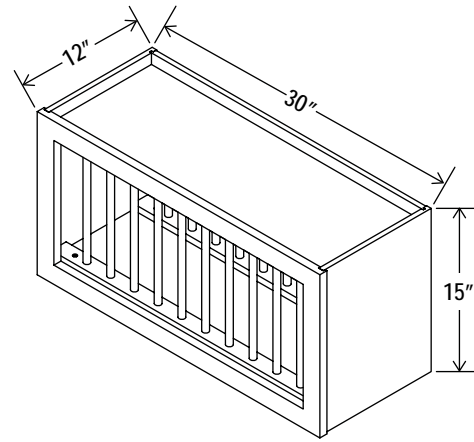

No Shelf

30"H

Wall Easy Reach Corner Cabinet

Item Code		W	H	D
WER2430	Cabinet	24	30	12
	Door	10 3/4	29	3/4

Plate Rack

Item Code		W	H	D
PR3015	Cabinet	30	15	12

15"H

10 plate slots