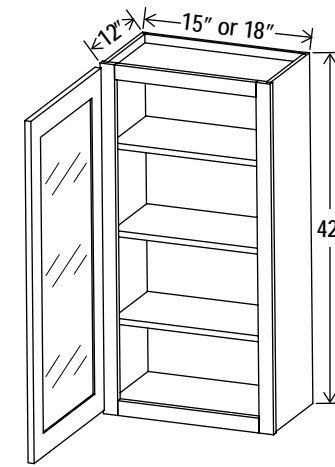

42" H

Clear glass included

Wall Cabinet Single Glass Door

Item Code		W	H	D
W1542GD	Cabinet	15	42	12
	Door	14 1/2	41	3/4
W1842GD	Cabinet	18	42	12
	Door	17 1/2	41	3/4