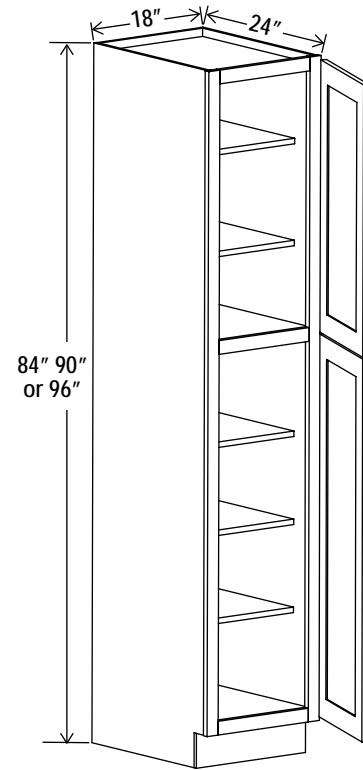

Utility Pantry

Item Code		W	H	D
U188424	Cabinet	18	84	24
	Top Door	17 1/2	29	3/4
	BottomDoor	17 1/2	49 1/4	3/4
U189024	Cabinet	18	90	24
	Top Door	17 1/2	35	3/4
	BottomDoor	17 1/2	49 1/4	3/4
U189624	Cabinet	18	96	24
	Top Door	17 1/2	41	3/4
	BottomDoor	17 1/2	49 1/4	3/4

Two adjustable top shelves
Three bottom shelves
Note: Roll out shelf kits available

18"W

24"W

Utility Pantry

Item Code		W	H	D
U248424	Cabinet	24	84	24
	Top Door	11 3/4	29	3/4
	BottomDoor	11 3/4	49 1/4	3/4
U249024	Cabinet	24	90	24
	Top Door	11 3/4	35	3/4
	BottomDoor	11 3/4	49 1/2	3/4
U249624	Cabinet	24	96	24
	Top Door	11 3/4	41	3/4
	BottomDoor	11 3/4	49 1/4	3/4