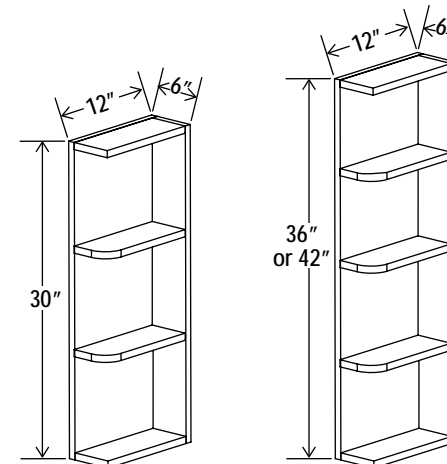

30"H

Can install vertically or horizontally

6"H

Wall Wine Cube Cabinet

Item Code		W	H	D
WRC630	Cabinet	30	6	12

6"W

Matching color interior

Open End Shelf