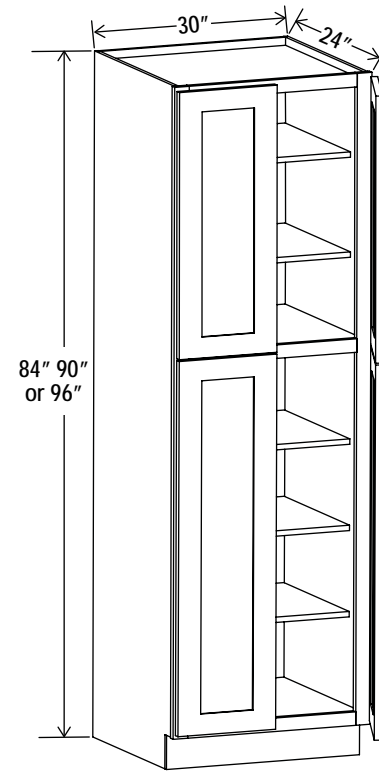

Utility Pantry

Item Code		W	H	D
U308424	Cabinet	30	84	24
	Top Door	14 3/4	29	3/4
	Bottom Door	14 3/4	49 1/4	3/4
U309024	Cabinet	30	90	24
	Top Door	14 3/4	35	3/4
	Bottom Door	14 3/4	49 1/4	3/4
U309624	Cabinet	30	96	24
	Top Door	14 3/4	41	3/4
	Bottom Door	14 3/4	49 1/4	3/4

Two adjustable top shelves
Three bottom shelves
Note: Roll out shelf kits available

30"W

30"W