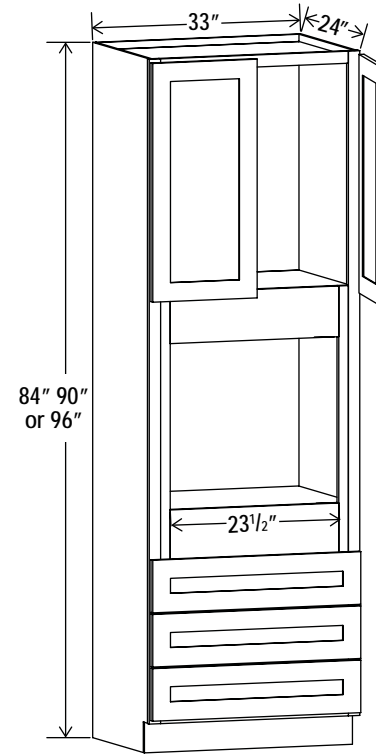

Oven Pantry

33"W

Item Code		W	H	D
O338424	Cabinet	33	84	24
	Door	16 3/4	17	3/4
	Drawer	32 1/2	7 3/4	3/4
Opening Dimensions: 27 W x 24 3/8 H				
O339024	Cabinet	33	90	24
	Door	16 3/4	23	3/4
	Drawer	32 1/2	7 3/4	3/4
Opening Dimensions: 27 W x 24 3/8 H				
O339624	Cabinet	33	96	24
	Door	16 3/4	29	3/4
	Drawer	32 1/2	7 3/4	3/4
Opening Dimensions: 27 W x 24 3/8 H