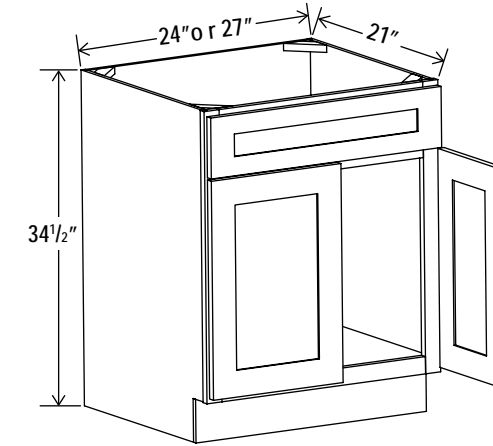

Vanity Sink Base

Item Code		W	H	D
VS24	Cabinet	24	34 1/2	21
	Door	11 3/4	22 1/2	3/4
	Drawer	23 1/4	6 1/4	3/4
VS27	Cabinet	27	34 1/2	21
	Door	13 1/4	22 1/3	3/4
	Drawer	26 1/2	6 1/4	3/4