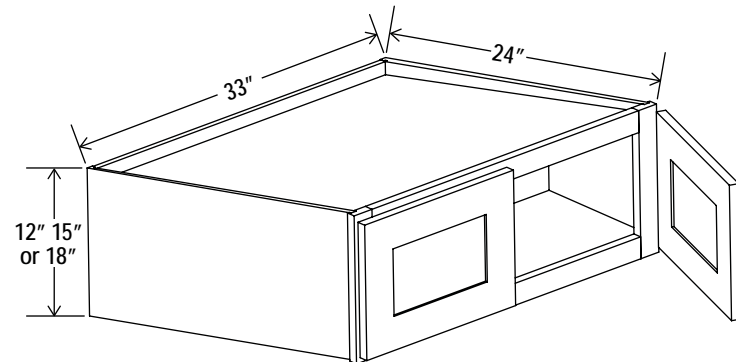

Refrigerator Wall Cabinet Double Doors

33"W

Item Code		W	H	D
W331224	Cabinet	33	12	24
	Door	14 3/4	11	3/4
W331524	Cabinet	33	15	24
	Door	16 1/4	14	3/4
W331824	Cabinet	33	18	24
	Door	16 1/4	17	3/4