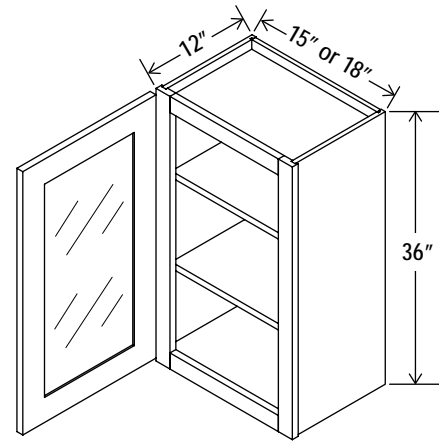

Wall Cabinet Single Glass Door

Item Code		W	H	D
W1536GD	Cabinet	15	36	12
	Door	14 1/2	35	3/4
W1836GD	Cabinet	18	36	12
	Door	14 1/2	35	3/4

Clear glass included