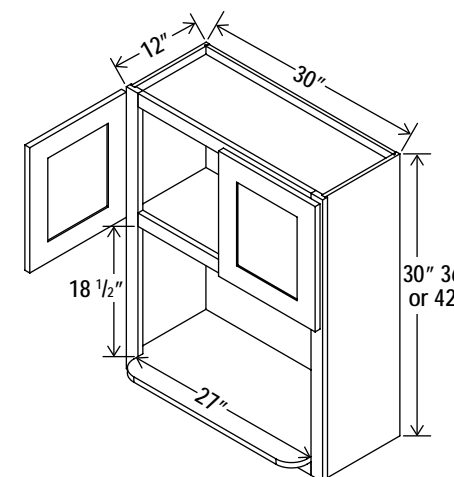

30"W

Microwave Wall Cabinet

Item Code		W	H	D
MO3030	Cabinet	30	30	12
	Door	14 5/7	9 1/4	3/4
MO3036	Cabinet	30	36	12
	Door	14 5/7	15 1/4	3/4
MO3042	Cabinet	30	42	12
	Door	14 5/7	21 1/4	3/4

Opening Dimensions: 27 W x 18 1/2 H