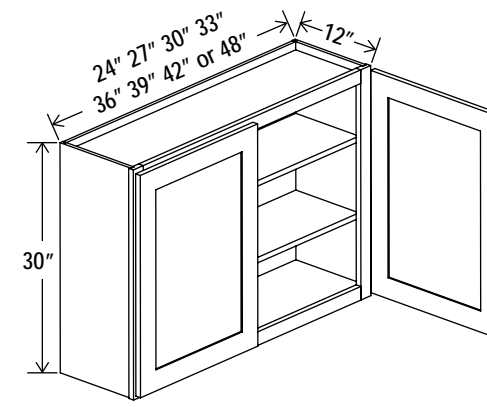

One adjustable shelf

24"H

30"H

Wall Cabinet Double Doors

Item Code		W	H	D
W2430	Cabinet	24	30	12
	Door	11 3/4	29	3/4
W2730	Cabinet	27	30	12
	Door	13 1/4	29	3/4
W3030	Cabinet	30	30	12
	Door	14 3/4	29	3/4
W3330	Cabinet	33	30	12
	Door	16 1/4	29	3/4
W3630	Cabinet	36	30	12
	Door	17 3/4	29	3/4
W3930	Cabinet	39	30	12
	Door	19 1/4	29	3/4
W4230	Cabinet	42	30	12
	Door	20 3/4	29	3/4
W4830	Cabinet	48	30	12
	Door	23 1/2	29	3/4