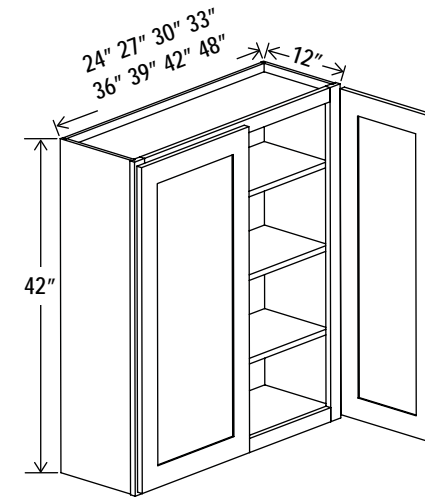

42" H

Three adjustable shelves

Wall Cabinet Double Doors

Item Code		W	H	D
W2442	Cabinet	24	42	12
	Door	11 3/4	41	3/4
W2742	Cabinet	27	42	12
	Door	13 1/4	41	3/4
W3042	Cabinet	30	42	12
	Door	14 3/4	41	3/4
W3342	Cabinet	33	42	12
	Door	16 1/4	41	3/4
W3642	Cabinet	36	42	12
	Door	17 3/4	41	3/4
W3942	Cabinet	39	42	12
	Door	19 1/4	41	3/4
W4242	Cabinet	42	42	12
	Door	20 3/4	41	3/4
W4842	Cabinet	48	42	12
	Door	23 1/2	41	3/4