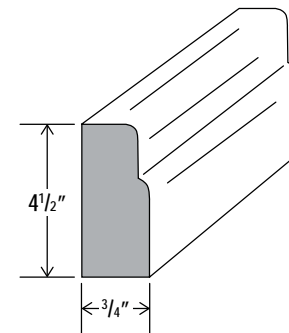

V3621TDL: 36" combo with drawers on left
V3621TDR: 36" combo with drawers on right

Rope Moulding

ItemCode	L
ROPE	96

Dentil Moulding

ItemCode	L
DMTIS	96

Furniture Base

ItemCode	L
FBM	96

Cove Crown Moulding