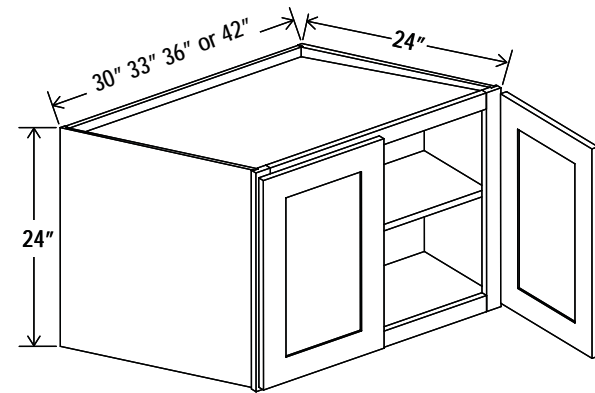

Refrigerator Wall Cabinet Double Doors

24"H

Item Code		W	H	D
W302424	Cabinet	30	24	24
	Door	14 3/4	23	3/4
W332424	Cabinet	33	24	24
	Door	16 1/4	23	3/4
W362424	Cabinet	36	24	24
	Door	17 3/4	23	3/4
W422424	Cabinet	42	24	24
	Door	20	23	3/4