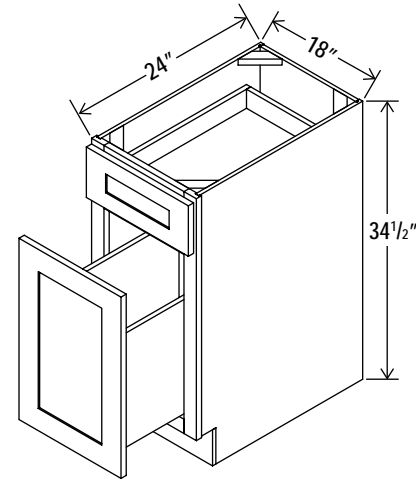

Base Waste Basket Cabinet

Item Code		W	H	D
BWB18	Cabinet	18	34 1/2	24
	Top Drawer	17 1/2	6 1/4	3/4
	Bottom Drawer	17 1/2	22 1/2	3/4