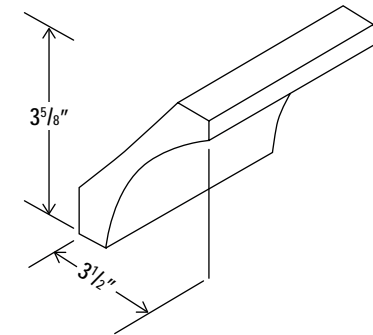

Cove Crown Moulding

ItemCode	L
COV	96