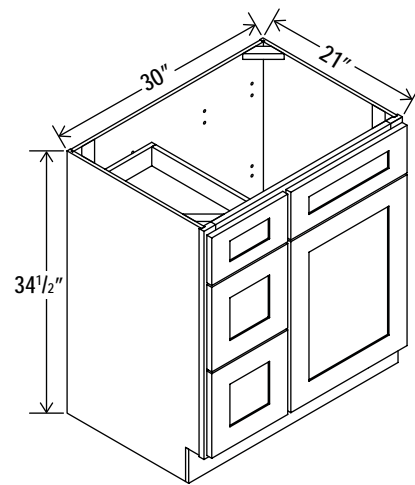

Vanity Combo

Item Code		W	H	D
V3021DL	Cabinet	30	34 1/2	21
	Door	17 1/2	22 1/2	3/4
	Long Drawer	17 1/2	6 1/4	3/4
	Top Drawer	17 1/2	6 1/4	3/4
	BottomDrawer	11 1/2	11 1/8	3/4
V3021DR	Cabinet	30	34 1/2	21
	Door	17 1/2	22 1/2	3/4
	Long Drawer	17 1/2	6 1/4	3/4
	Top Drawer	17 1/2	6 1/4	3/4
	BottomDrawer	11 1/2	11 1/8	3/4

V3021DL: 30" combo with drawers on left
V3021DR: 30" combo with drawers on right