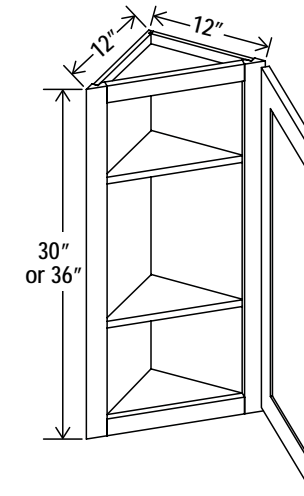

12"W

Two adjustable shelves

Angle Wall Cabinet

Item Code		W	H	D
AW1230	Cabinet	12	30	12
	Door	15 3/5	29	3/4
AW1236	Cabinet	12	36	12
	Door	15 3/5	41	3/4

Wall Blind Corner Cabinet

Item Code		W	H	D
WBC2436	Cabinet	24	36	12
	Door	9 9/16	35	3/4
WBC2736	Cabinet	27	36	12
	Door	12 9/16	35	3/4
WBC3036	Cabinet	30	36	12
	Door	15 1/2	35	3/4
WBC3336	Cabinet	33	36	12
	Door	18 1/2	35	3/4
WBC3636	Cabinet	36	36	12
	Door	21 9/16	35	3/4