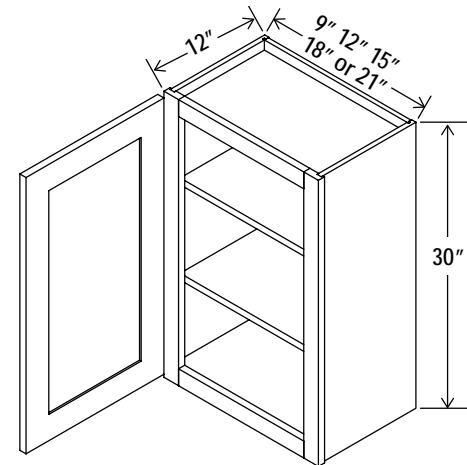

Two adjustable shelves

30"H

30"H