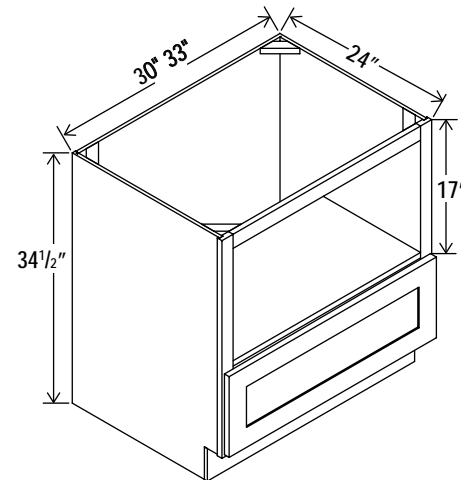

Microwave Base Cabinet

Item Code		W	H	D
MB30	Cabinet	30	34 1/2	24
	Drawer	29 1/2	10 1/2	3/4
Opening Dimensions: 27\"W x 17\"H				
MB33	Cabinet	33	34 1/2	24
	Drawer	32 1/2	10 1/2	3/4
Opening Dimensions: 30\"W x 17\"H				