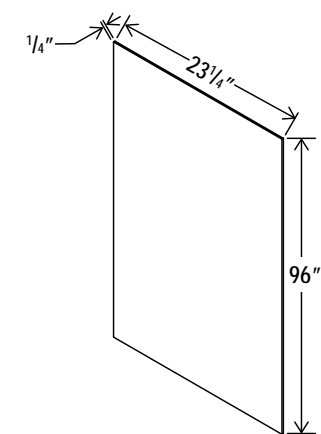

Tall Skin Veneer Panel

ItemCode	L
USV2496	96