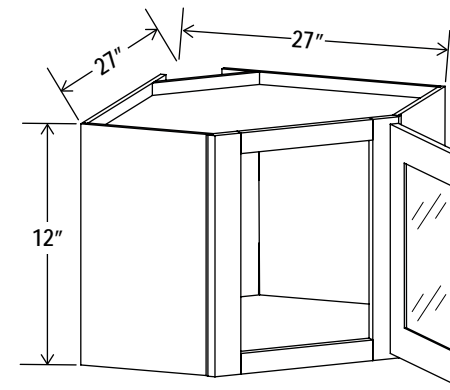

Two adjustable shelves

Diagonal Corner Wall Glass Door

Item Code		W	H	D
DCW2412GD	Cabinet	24	12	12
	Door	15 1/4	11	3/4

Clear glass included

24"W

27"W

Diagonal Corner Wall Single Door

Item Code		W	H	D
DCW2712GD	Cabinet	24	12	15
	Door	15 1/4	11	3/4