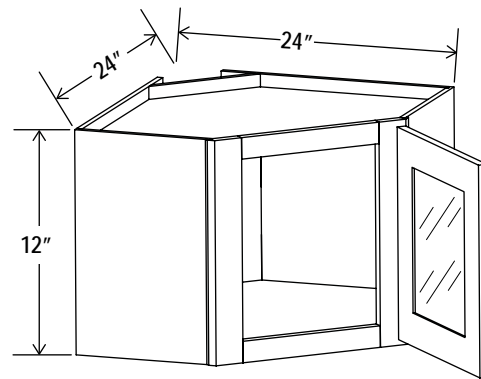

Two adjustable shelves

Diagonal Corner Wall Glass Door

Item Code		W	H	D
DCW2412GD	Cabinet	24	12	12
	Door	15 1/4	11	3/4

Clear glass included

24"W

27"W

Diagonal Corner Wall Single Door

Item Code		W	H	D
DCW2712GD	Cabinet	24	12	15
	Door	15 1/4	11	3/4