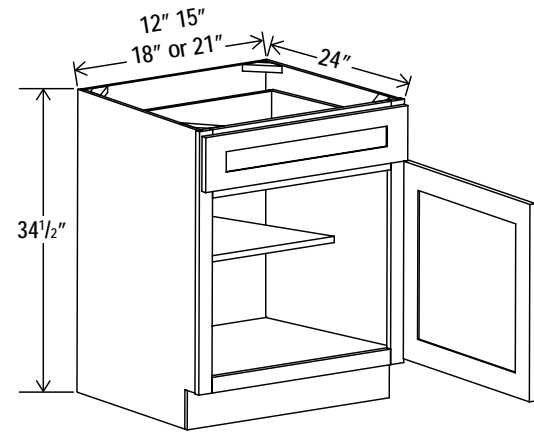

Base Cabinet Single Door

Item Code		W	H	D
B12	Cabinet	12	34 1/2	24
	Door	11 1/2	22	3/4
	Drawer	11 1/2	6 1/4	3/4
B15	Cabinet	15	34 1/2	24
	Door	14 1/2	22 1/2	3/4
	Drawer	14 1/2	6 1/4	3/4
B18	Cabinet	18	34 1/2	24
	Door	17 1/2	22 1/2	3/4
	Drawer	17 1/2	6 1/4	3/4
B21	Cabinet	21	34 1/2	24
	Door	20 1/2	22 1/2	3/4
	Drawer	20 1/2	6 1/4	3/4

One drawer

Base Cabinet Double Doors

Item Code		W	H	D
B24	Cabinet	24	34 1/2	24
	Door	11 3/4	22 1/2	3/4
	Drawer	23 1/2	6 1/4	3/4
B27	Cabinet	27	34 1/2	24
	Door	13 1/4	22 1/2	3/4
	Drawer	26 1/2	6 1/4	3/4