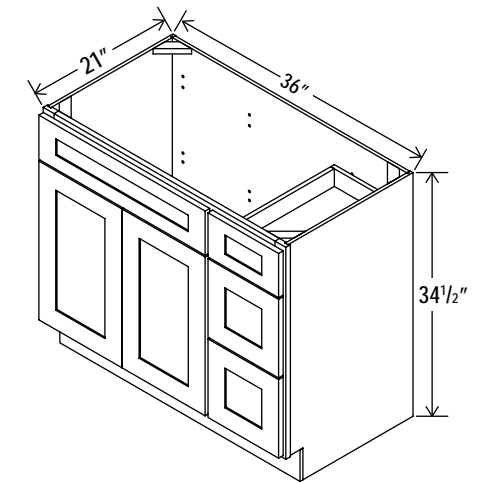

V3621DL: 36" combo with drawers on left
V3621DR: 36" combo with drawers on right