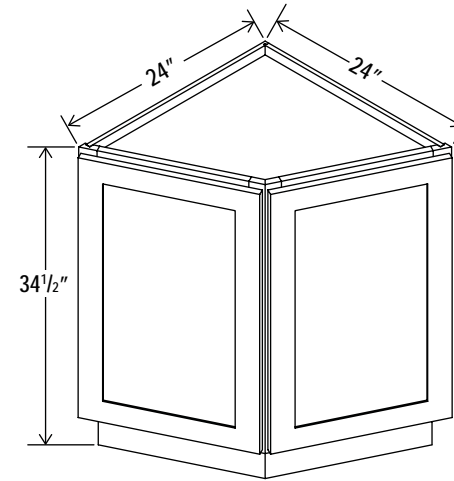

Base End Cabinet

Item Code		W	H	D
BEC24	Cabinet	24	34 1/2	24
	Door	17 1/2	29	3/4