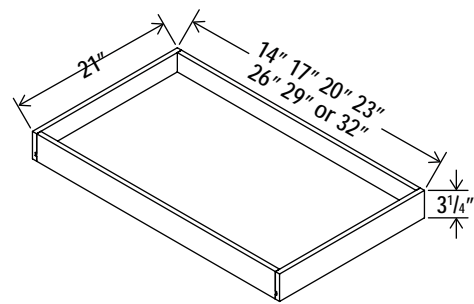

Roll Out Tray

Item Code

RS18

RS21

RS24

RS27

RS30

RS33

RS36