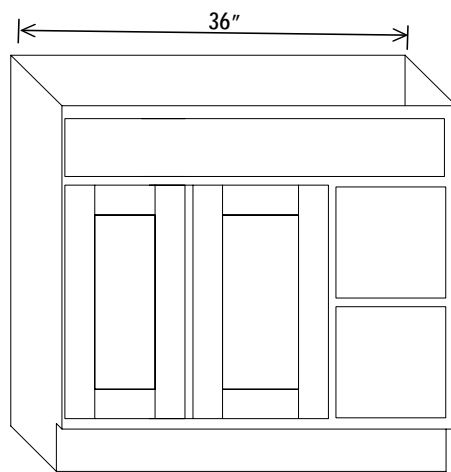

Item Code		W	H	D
V3621TDL	Cabinet	36	34 1/2	21
	Door	11 3/4	22 1/2	3/4
	Long Drawer	35 1/2	6 1/4	3/4
	BottomDrawer	11 1/2	11 1/8	3/4
V3621TDR	Cabinet	36	34 1/2	21
	Door	11 3/4	22 1/2	3/4
	Long Drawer	35 1/2	6 1/4	3/4
	BottomDrawer	11 1/2	11 1/8	3/4

V3621TDL: 36" combo with drawers on left
V3621TDR: 36" combo with drawers on right