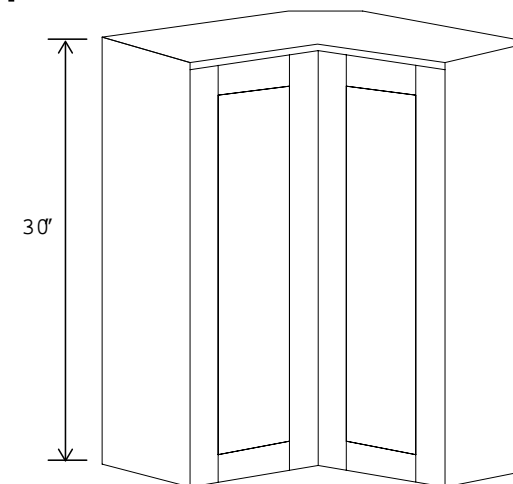

No Shelf

30"H

Wall Easy Reach Corner Cabinet

Item Code		W	H	D
WER2430	Cabinet	24	30	12
	Door	10 3/4	29	3/4

Plate Rack

Item Code		W	H	D
PR3015	Cabinet	30	15	12

15"H

10 plate slots