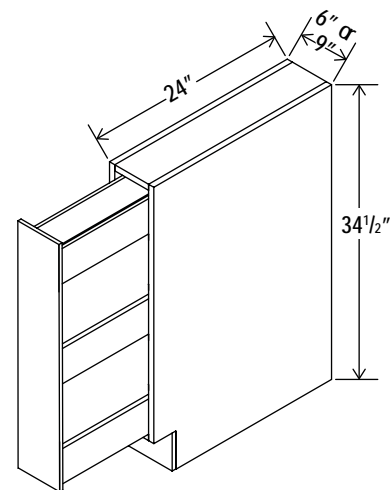

Spice Pull Base Cabinet

Item Code		W	H	D
SPB6	Cabinet	6	34 1/2	24
	Drawer	5 1/2	29	3/4
SPB9	Cabinet	9	34 1/2	24
	Drawer	8 1/2	29	3/4