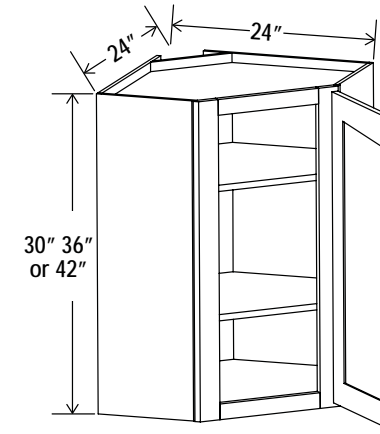

Two adjustable shelves

Diagonal Corner Wall Glass Door

Item Code		W	H	D
DCW2412GD	Cabinet	24	12	12
	Door	15 1/4	11	3/4

Clear glass included

24"W

27"W

Diagonal Corner Wall Single Door

Item Code		W	H	D
DCW2712GD	Cabinet	24	12	15
	Door	15 1/4	11	3/4