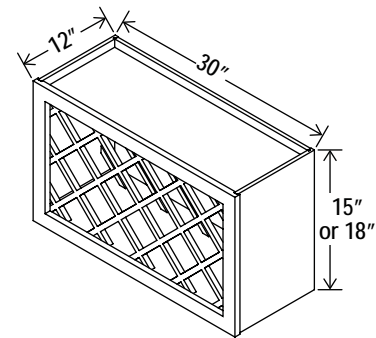

Wall Spice Drawer

Item Code		W	H	D
WSD630	Cabinet	30	6	12

6"H

5 drawers

Wine Rack

Item Code		W	H	D
WRC3015	Cabinet	30	15	12
WRC3018	Cabinet	30	18	12

30"W

Can install vertically or horizontally