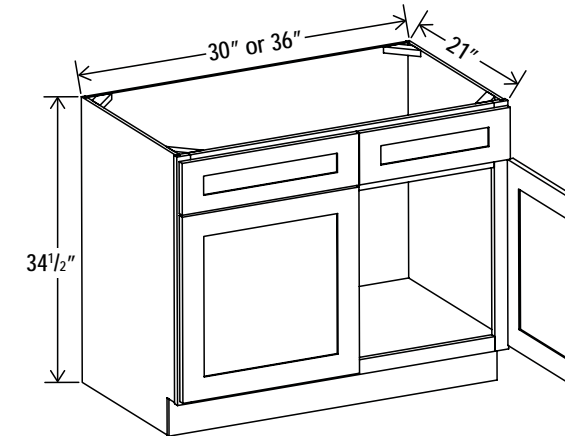

Vanity Sink Base

Item Code		W	H	D
VS30	Cabinet	30	34 1/2	21
	Door	14 3/4	22 1/2	3/4
	Drawer	14 3/4	6 1/4	3/4
VS36	Cabinet	36	34 1/2	21
	Door	17 3/4	22 1/2	3/4
	Drawer	17 3/4	6 1/4	3/4