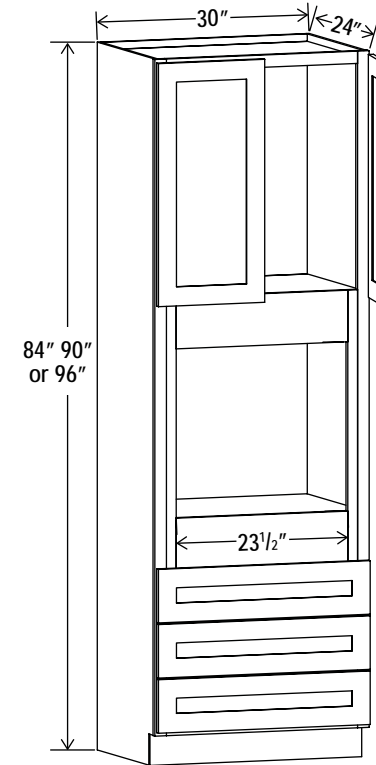

Two doors
One large open shelf
Three bottom drawers
Note: Drawers may be removed to accommodate double ovens.

Oven Pantry

Item Code		W	H	D
O308424	Cabinet	30	84	24
	Door	14 3/4	17	3/4
	Drawer	29 1/2	7 3/4	3/4
Opening Dimensions: 24 W x 24 3/8 H				
O309024	Cabinet	30	90	24
	Door	14 3/4	23	3/4
	Drawer	29 1/2	7 3/4	3/4
Opening Dimensions: 24 W x 24 3/8 H				
O309624	Cabinet	30	96	24
	Door	14 3/4	29	3/4
	Drawer	29 1/2	7 3/4	3/4
Opening Dimensions: 24 W x 24 3/8 H