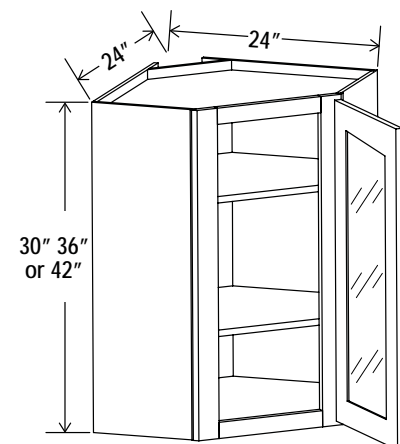

Clear glass included

24"W

27"W