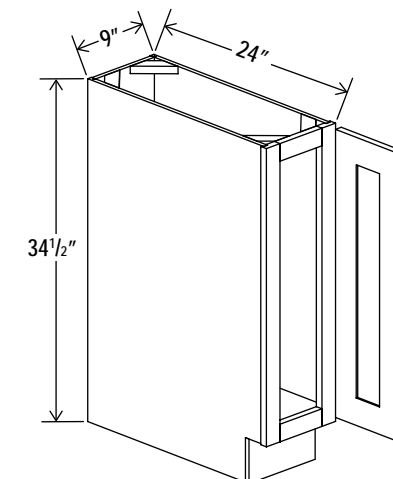

Base Tray

Item Code		W	H	D
BT09	Cabinet	9	34 1/2	24
	Door	8 1/2	29	3/4