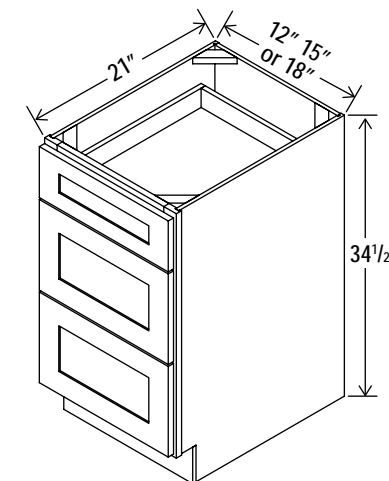

Vanity Drawer Base Cabinet

Item Code		W	H	D
3DVB12	Cabinet	12	34 1/2	21
	Top Drawer	11 1/2	6 1/4	3/4
	Bottom Drawer	11 1/2	11 1/8	3/4
3DVB15	Cabinet	15	34 1/2	21
	Top Drawer	14 1/2	6 1/4	3/4
	Bottom Drawer	14 1/2	11 1/8	3/4
3DVB18	Cabinet	18	34 1/2	21
	Top Drawer	17 1/2	6 1/4	3/4
	Bottom Drawer	17 1/2	11 1/8	3/4