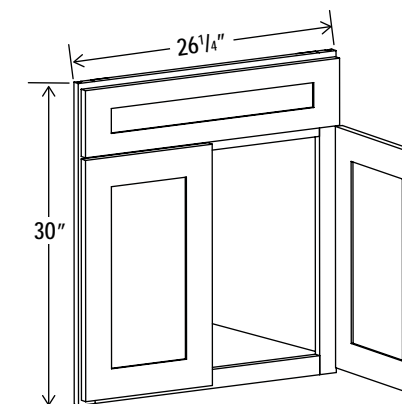

Two dummy drawers

Corner Sink Base Floor

Item Code		W
SBF4242	Cabinet	42

For use with DCSF42

Farmhouse Sink Base

Item Code		W	H	D
FSB36	Cabinet	36	34 1/2	24
	Door	17 5/8	16 1/2	3/4

Corner Sink Base Front

Item Code		W	H	D
DSCF42	Cabinet	26 1/4	30	3/4
	Door	11 3/4	22 1/2	3/4
	Drawer	23 1/2	6 1/4	3/4