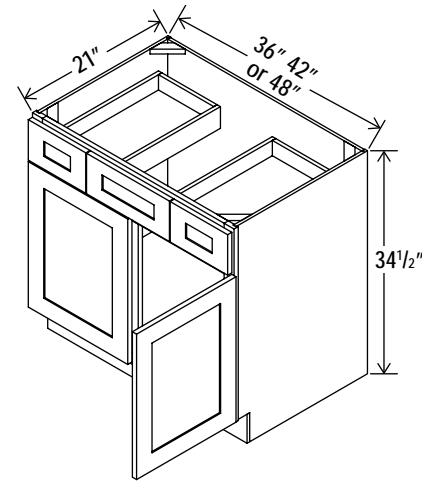

Vanity Combo

Item Code		W	H	D
VSD36	Cabinet	36	34 1/2	21
	Door	17 3/4	22 1/2	3/4
	OutsideDrawer	10 1/4	6 1/4	3/4
	CenterDrawer	14 1/2	6 1/4	3/4
VSD42	Cabinet	42	34 1/2	21
	Door	20 3/4	22 1/2	3/4
	OutsideDrawer	11 1/2	6 1/4	3/4
	CenterDrawer	18	6 1/4	3/4
VSD48	Cabinet	48	34 1/2	21
	Door	23 3/4	22 1/2	3/4
	OutsideDrawer	14 1/2	6 1/4	3/4
	CenterDrawer	18	6 1/4	3/4