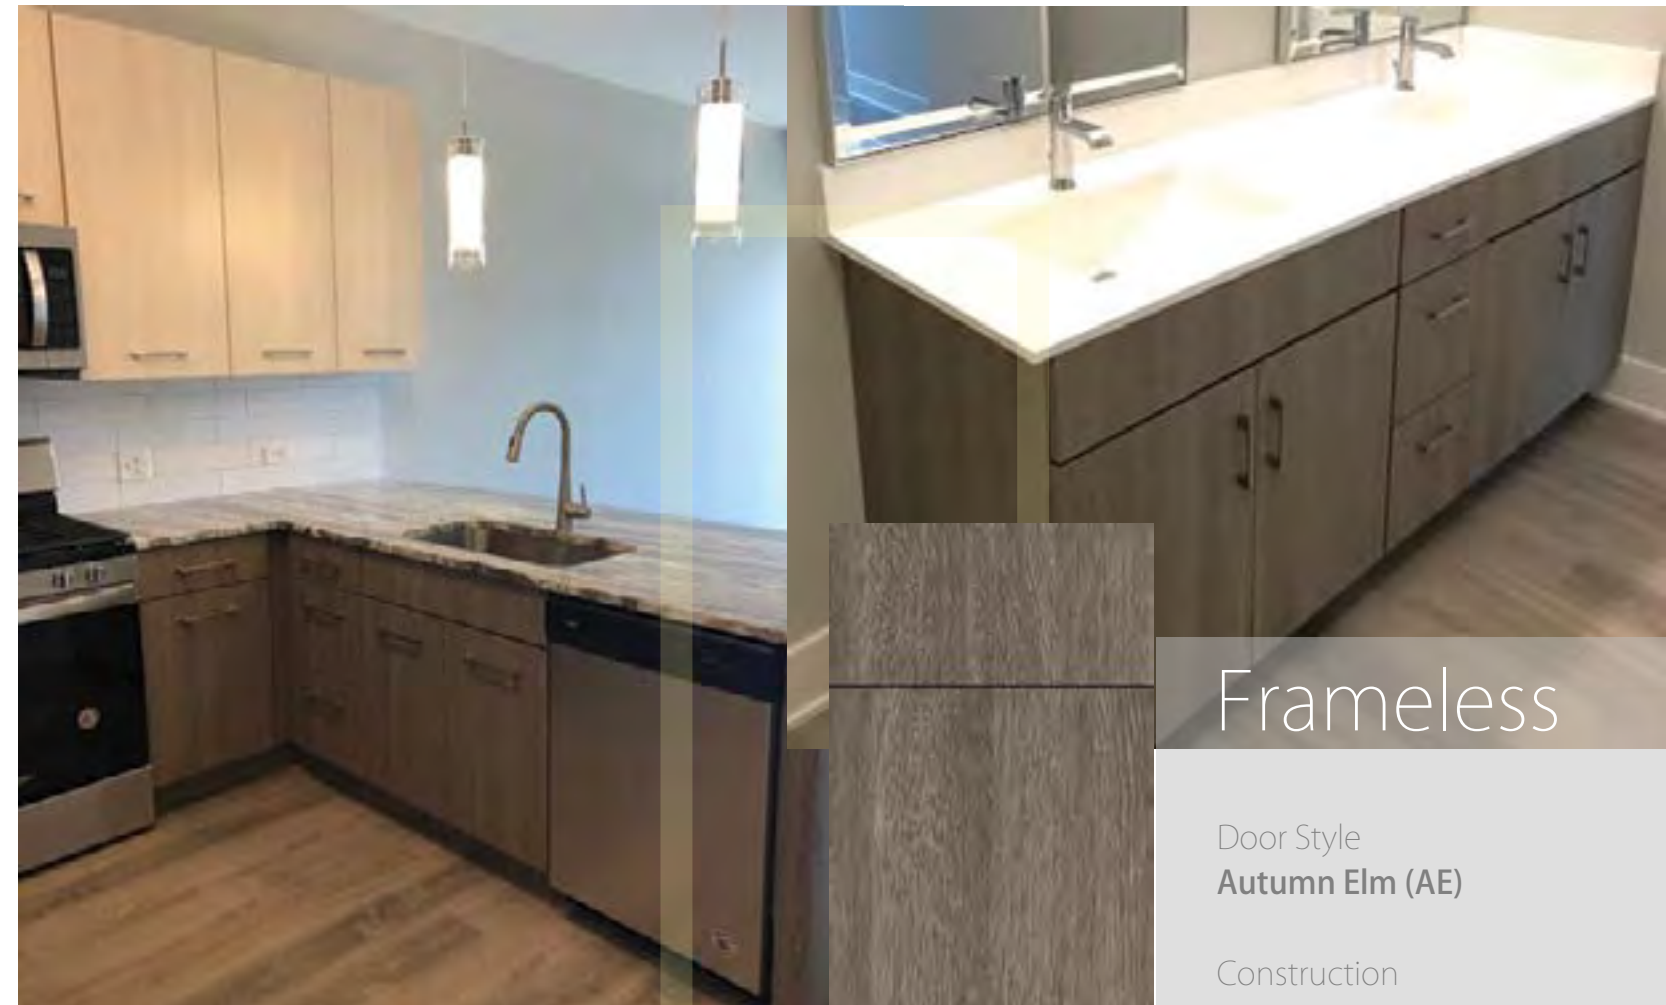

Vanity Drawer Base Cabinet

Item Code		W	H	D
3VDB12	Cabinet	12	34 1/2	21
3VDB15	Cabinet	15	34 1/2	21
3VDB18	Cabinet	18	34 1/2	21

Frameless

Door Style
Autumn Elm (AE)

Construction
MDF
Melamine Finish
Particle Board Box
Dovetail Solid Wood Drawer
Soft-close Glide