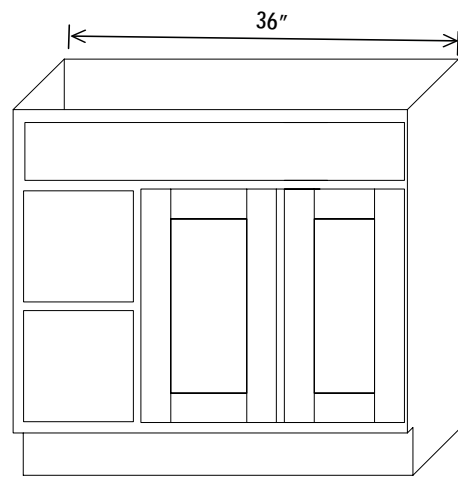

Item Code		W	H	D
V3621TDL	Cabinet	36	34 1/2	21
	Door	11 3/4	22 1/2	3/4
	Long Drawer	35 1/2	6 1/4	3/4
	BottomDrawer	11 1/2	11 1/8	3/4
V3621TDR	Cabinet	36	34 1/2	21
	Door	11 3/4	22 1/2	3/4
	Long Drawer	35 1/2	6 1/4	3/4
	BottomDrawer	11 1/2	11 1/8	3/4

V3621TDL: 36" combo with drawers on left
V3621TDR: 36" combo with drawers on right