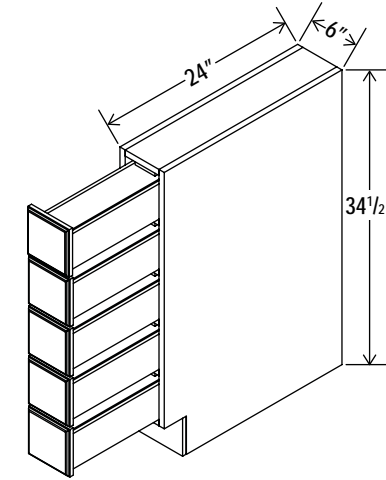

Microwave Base Cabinet

Item Code		W	H	D
MB30	Cabinet	30	34 1/2	24
	Drawer	29 1/2	10 1/2	3/4
Opening Dimensions: 27\"W x 17\"H				
MB33	Cabinet	33	34 1/2	24
	Drawer	32 1/2	10 1/2	3/4
Opening Dimensions: 30\"W x 17\"H				