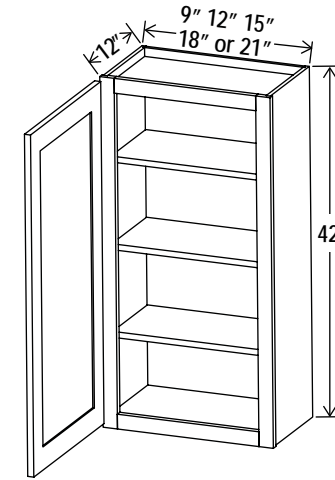

Two adjustable shelves

Wall Cabinet Single Glass Door

Item Code		W	H	D
W1536GD	Cabinet	15	36	12
	Door	14 1/2	35	3/4
W1836GD	Cabinet	18	36	12
	Door	14 1/2	35	3/4

Clear glass included

42" H

Two adjustable shelves