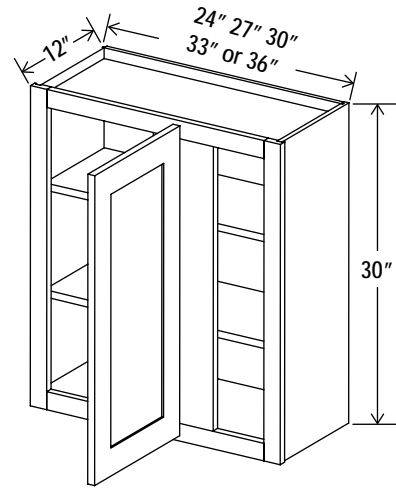

Wall Blind Corner Cabinet

Item Code		W	H	D
WBC2430	Cabinet	24	30	12
	Door	9 9/16	29	3/4
WBC2730	Cabinet	27	30	12
	Door	12 9/16	29	3/4
WBC3030	Cabinet	30	30	12
	Door	15 1/2	29	3/4
WBC3330	Cabinet	33	30	12
	Door	18 1/2	29	3/4
WBC3630	Cabinet	36	30	12
	Door	21 9/16	29	3/4

Can be pulled to exact fit