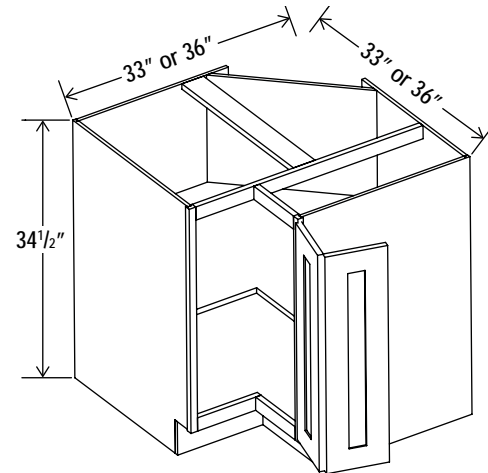

Easy Reach Base Cabinet

Item Code		W	H	D
ERB33	Cabinet	33	34 1/2	24
	Door	7 5/8	29	3/4
ERB36	Cabinet	36	34 1/2	24
	Door	10 5/8	29	3/4

One bi-fold door

Base End Cabinet

Item Code		W	H	D
BEC12L	Cabinet	12	34 1/2	24
	Door	14 1/2	29	3/4
BEC12R	Cabinet	12	34 1/2	24
	Door	14 1/2	29	3/4