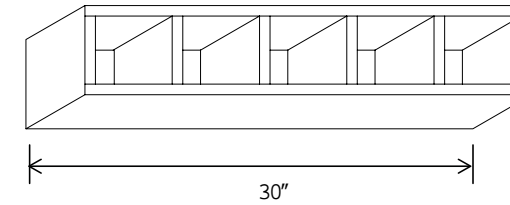

Plate Rack

Item Code		W	H	D
PR3015	Cabinet	30	15	12

15"H

10 plate slots

Wall Spice Drawer

Item Code		W	H	D
WSD630	Cabinet	30	6	12

6"H

5 drawers

Wine Rack

Item Code		W	H	D
WRC3015	Cabinet	30	15	12
WRC3018	Cabinet	30	18	12

30"W

Can install vertically or horizontally

30"H

Can install vertically or horizontally

6"H

Wall Wine Cube Cabinet

Item Code		W	H	D
WRC630	Cabinet	30	6	12

6"W

Matching color interior

Open End Shelf

Item Code		W	H	D
OE630	Cabinet	6	30	12
OE636	Cabinet	6	36	12
OE642	Cabinet	6	42	12