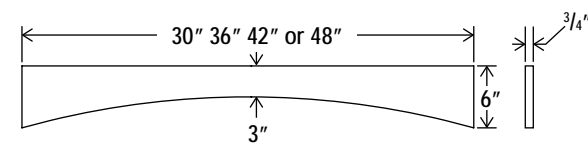

Arched Valance

ItemCode

VA30

VA36

VA42

VA48