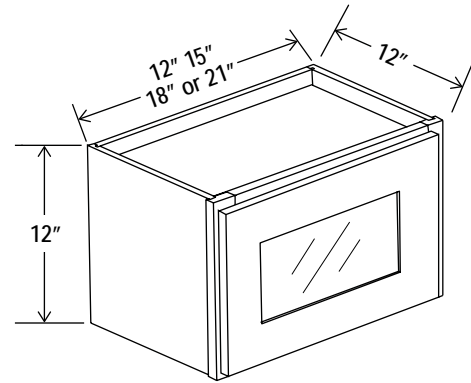

Wall Cabinet Single Glass Doors

SKU		W	H	D
W1212GD	Cabinet	12	12	12
	Door	11 1/2	11	3/4
W1512GD	Cabinet	15	12	12
	Door	14 1/2	11	3/4
W1812GD	Cabinet	18	12	12
	Door	17 1/2	11	3/4
W2112GD	Cabinet	21	12	12
	Door	20 1/2	11	3/4

Clear glass included

12"H

15"H