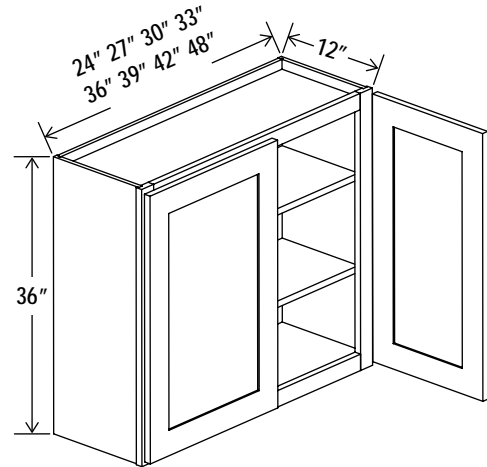

Two adjustable shelves