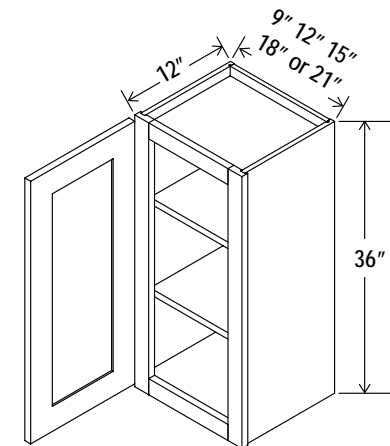

Two adjustable shelves