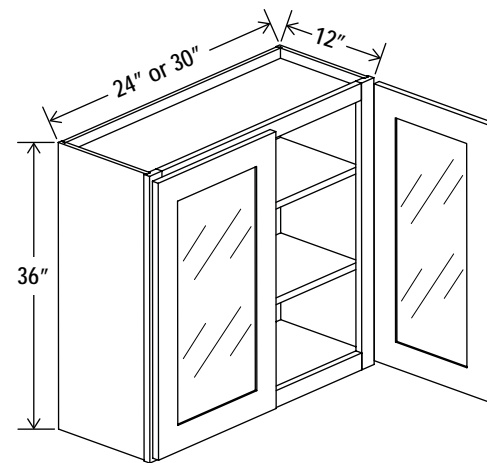

Wall Cabinet Double Glass Doors

Item Code		W	H	D
W2436GD	Cabinet	24	36	12
	Door	11 3/4	35	3/4
W3036GD	Cabinet	30	36	12
	Door	14 3/4	35	3/4

Clear glass included