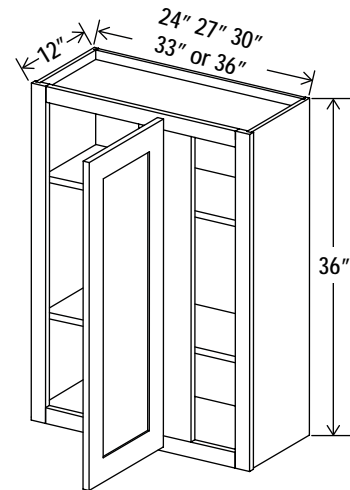

Can be pulled to exact fit

12"W

Two adjustable shelves

Angle Wall Cabinet

Item Code		W	H	D
AW1230	Cabinet	12	30	12
	Door	15 3/5	29	3/4
AW1236	Cabinet	12	36	12
	Door	15 3/5	41	3/4

Wall Blind Corner Cabinet

Item Code		W	H	D
WBC2436	Cabinet	24	36	12
	Door	9 9/16	35	3/4
WBC2736	Cabinet	27	36	12
	Door	12 9/16	35	3/4
WBC3036	Cabinet	30	36	12
	Door	15 1/2	35	3/4
WBC3336	Cabinet	33	36	12
	Door	18 1/2	35	3/4
WBC3636	Cabinet	36	36	12
	Door	21 9/16	35	3/4