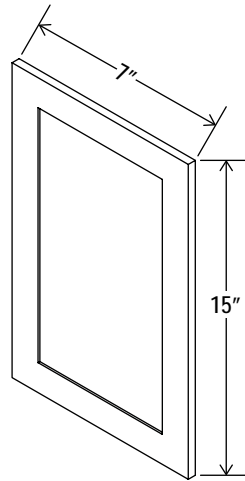

Sample Door

Item Code

SD