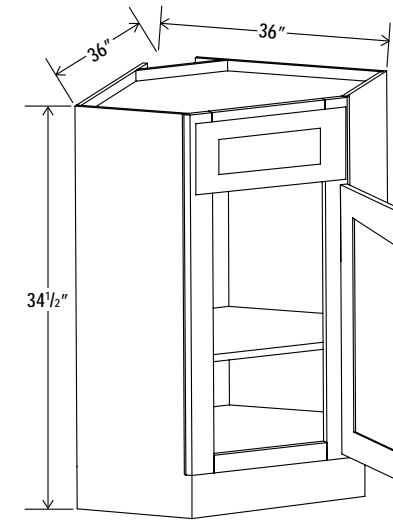

Corner Sink Base Cabinet

Item Code		W	H	D
CSB36	Cabinet	36	34 1/2	24
	Door	15 1/4	22 1/4	3/4
	Drawer	15 1/4	6 1/4	3/4

One dummy drawer

Sink Base

Item Code		W	H	D
SB30	Cabinet	30	34 1/2	24
	Door	14 3/4	22 1/2	3/4
	Drawer	14 3/4	6 1/4	3/4
SB33	Cabinet	33	34 1/2	24
	Door	16 1/4	22 1/2	3/4
	Drawer	16 1/4	6 1/4	3/4
SB36	Cabinet	36	34 1/2	24
	Door	17 3/4	22 1/2	3/4
	Drawer	17 3/4	6 1/4	3/4
SB42	Cabinet	42	34 1/2	24
	Door	20 3/4	22 1/2	3/4
	Drawer	20 3/4	6 1/4	3/4