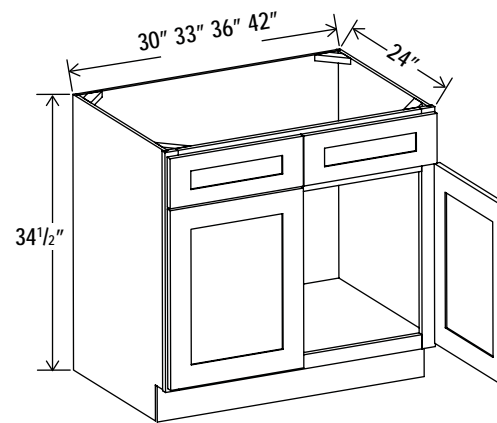

Two dummy drawers