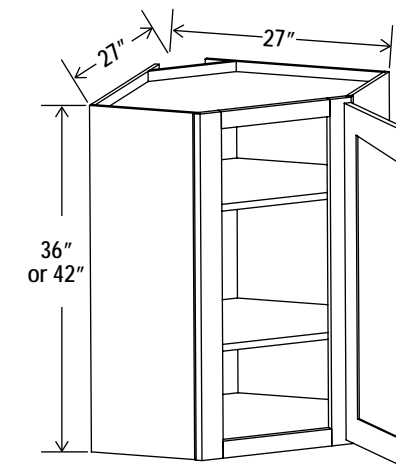

Wall Cabinet Double Doors

Item Code		W	H	D
DCW2736	Cabinet	27	36	15
	Door	14 3/4	35	3/4
DCW2742	Cabinet	27	42	15
	Door	15 1/4	41	3/4

Two adjustable shelves