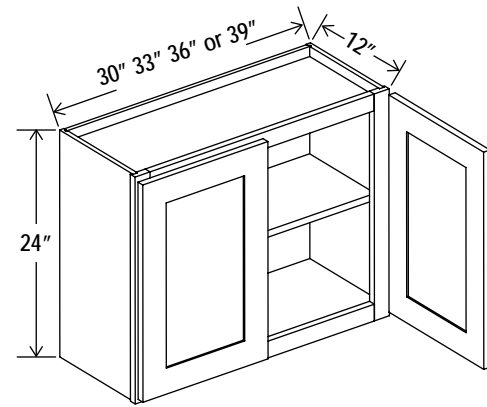

Wall Cabinet Double Doors

Item Code		W	H	D
W3024	Cabinet	30	24	12
	Door	14 3/4	23	3/4
W3324	Cabinet	33	24	12
	Door	16 1/4	23	3/4
W3624	Cabinet	36	24	12
	Door	17 3/4	23	3/4
W3924	Cabinet	39	24	12
	Door	19 1/4	23	3/4

One adjustable shelf

24"H

30"H

Wall Cabinet Double Doors

Item Code		W	H	D
W2430	Cabinet	24	30	12
	Door	11 3/4	29	3/4
W2730	Cabinet	27	30	12
	Door	13 1/4	29	3/4
W3030	Cabinet	30	30	12
	Door	14 3/4	29	3/4
W3330	Cabinet	33	30	12
	Door	16 1/4	29	3/4
W3630	Cabinet	36	30	12
	Door	17 3/4	29	3/4
W3930	Cabinet	39	30	12
	Door	19 1/4	29	3/4
W4230	Cabinet	42	30	12
	Door	20 3/4	29	3/4
W4830	Cabinet	48	30	12
	Door	23 1/2	29	3/4