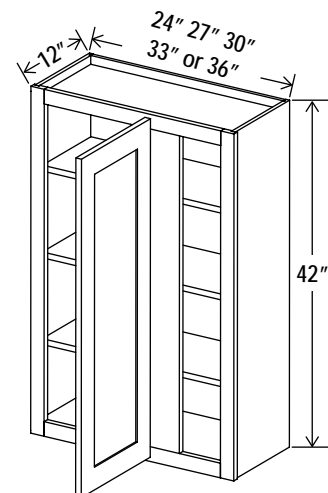

Can be pulled to exact fit

12"W

Three adjustable shelves

Angle Wall Cabinet

Item Code		W	H	D
AW1242	Cabinet	12	42	12
	Door	15 3/5	41	3/4

Wall Blind Corner Cabinet

Item Code		W	H	D
WBC2442	Cabinet	24	42	12
	Door	9 9/16	41	3/4
WBC2742	Cabinet	27	42	12
	Door	12 9/16	41	3/4
WBC3042	Cabinet	30	42	12
	Door	15 1/2	41	3/4
WBC3342	Cabinet	33	42	12
	Door	18 1/2	41	3/4
WBC3642	Cabinet	36	42	12
	Door	21 9/16	41	3/4