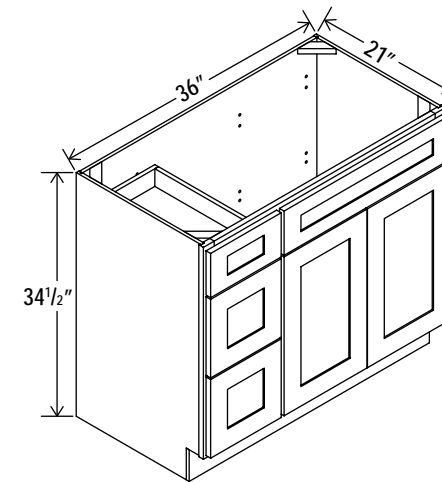

V3621DL: 36" combo with drawers on left
V3621DR: 36" combo with drawers on right