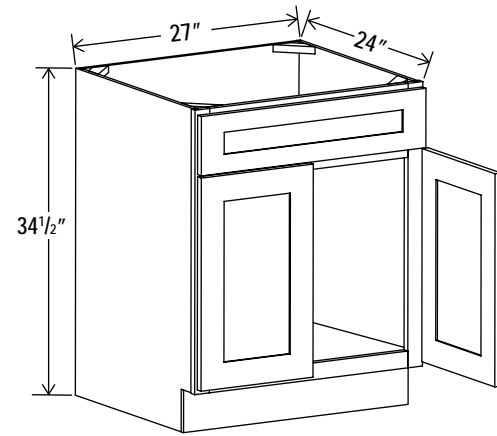

Add to ERB for Lazy Susan

Base Tray

Item Code		W	H	D
BT09	Cabinet	9	34 1/2	24
	Door	8 1/2	29	3/4

Sink Base

Item Code		W	H	D
SB27	Cabinet	27	34 1/2	24
	Door	13 1/4	22 1/2	3/4
	Drawer	26 1/2	6 1/4	3/4

One dummy drawer