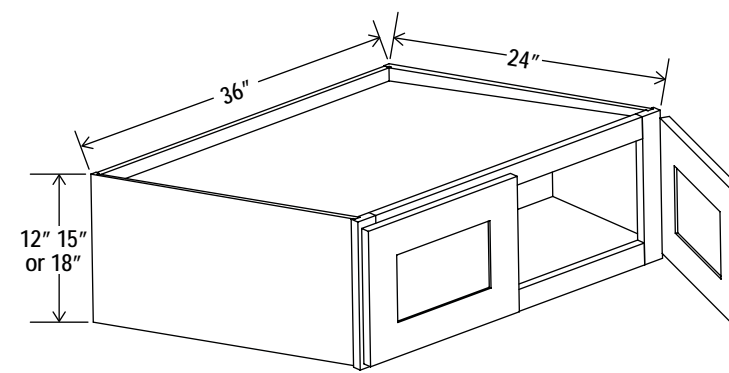

Refrigerator Wall Cabinet Double Doors

Item Code		W	H	D
W361224	Cabinet	36	12	24
	Door	17 3/4	11	3/4
W361524	Cabinet	36	15	24
	Door	17 3/4	14	3/4
W361824	Cabinet	36	18	24
	Door	17 3/4	17	3/4