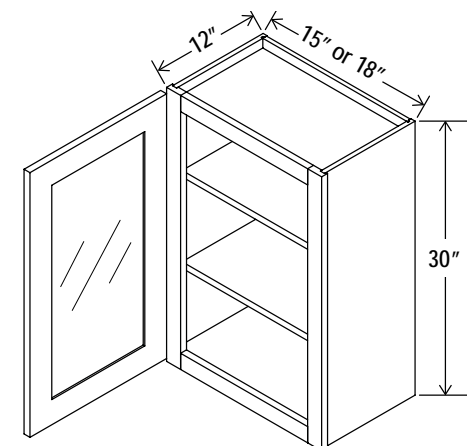

Wall Cabinet Single Glass Door

Item Code		W	H	D
W1530GD	Cabinet	15	30	12
	Door	14 1/2	29	3/4
W1830GD	Cabinet	18	30	12
	Door	17 1/2	29	3/4

Clear glass included

30"H

36"H

Wall Cabinet Single Door

Item Code		W	H	D
W0936	Cabinet	9	36	12
	Door	8 1/2	35	3/4
W1236	Cabinet	12	36	12
	Door	11 1/2	35	3/4
W1536	Cabinet	15	36	12
	Door	14 1/2	35	3/4
W1836	Cabinet	18	36	12
	Door	17 1/2	35	3/4
W2136	Cabinet	21	36	12
	Door	20 1/2	35	3/4