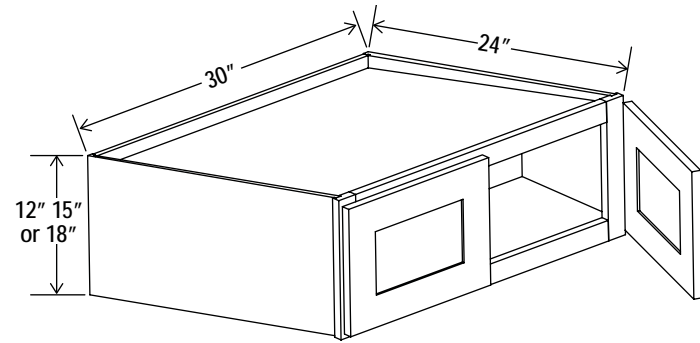

Opening Dimensions: 27 W x 18 1/2 H

Refrigerator Wall Cabinet Double Doors

30"W

Item Code		W	H	D
W301224	Cabinet	30	12	24
	Door	14 3/4	11	3/4
W301524	Cabinet	30	15	24
	Door	14 3/4	14	3/4
W301824	Cabinet	30	18	24
	Door	14 3/4	17	3/4