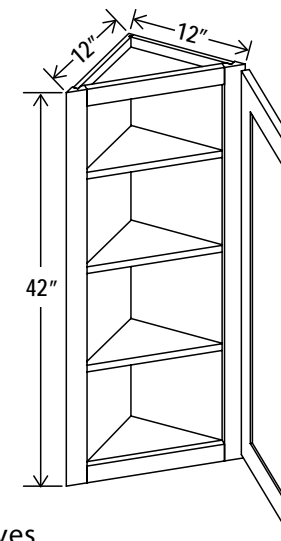

12"W

Three adjustable shelves

Angle Wall Cabinet

Item Code		W	H	D
AW1242	Cabinet	12	42	12
	Door	15 3/5	41	3/4

Wall Blind Corner Cabinet

Item Code		W	H	D
WBC2442	Cabinet	24	42	12
	Door	9 9/16	41	3/4
WBC2742	Cabinet	27	42	12
	Door	12 9/16	41	3/4
WBC3042	Cabinet	30	42	12
	Door	15 1/2	41	3/4
WBC3342	Cabinet	33	42	12
	Door	18 1/2	41	3/4
WBC3642	Cabinet	36	42	12
	Door	21 9/16	41	3/4