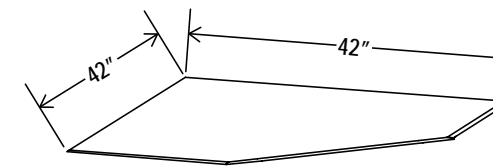

Corner Sink Base Floor

Item Code		W
SBF4242	Cabinet	42

For use with DCSF42