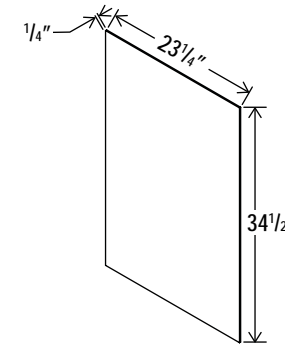

Base Skin Veneer Panel

ItemCode	L
BSV	34 1/2