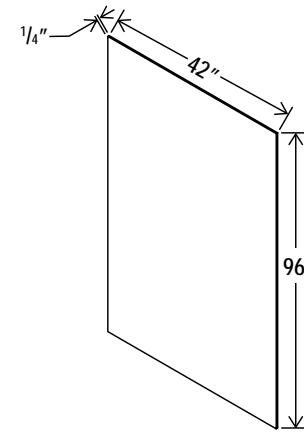

Finish Plywood Panel

ItemCode	L
FPV4296	96