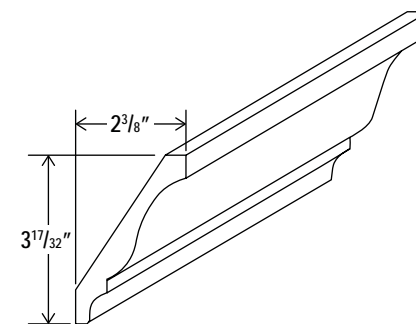

Decorative Moulding

Item Code	L
BCM8(DCM)	96