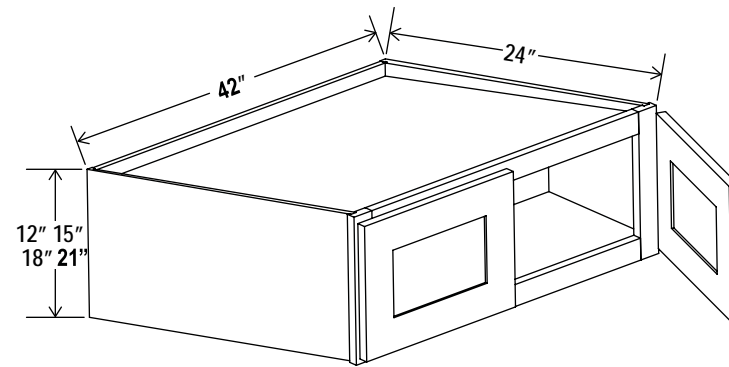

Refrigerator Wall Cabinet Double Doors

Item Code		W	H	D
W421224	Cabinet	42	12	24
	Door	20 3/4	11	3/4
W421524	Cabinet	42	15	24
	Door	20 3/4	14	3/4
W421824	Cabinet	42	18	24
	Door	20 3/4	17	3/4
W422124	Cabinet	42	20	24
	Door	20 3/4	19	3/4