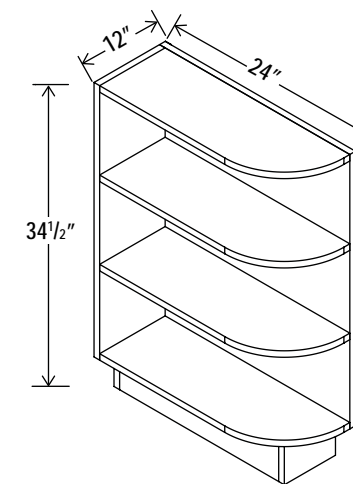

Base End Shelf

Item Code		W	H	D
BES12	Cabinet	12	34 1/2	24