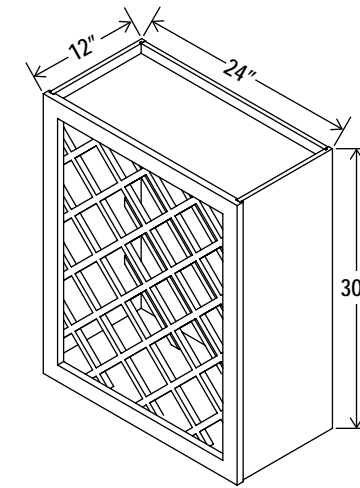

Can install vertically or horizontally

6"H