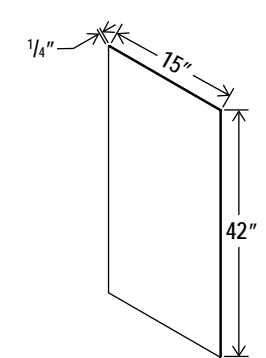

Wall Skin Panel

ItemCode	L
WSV42	42